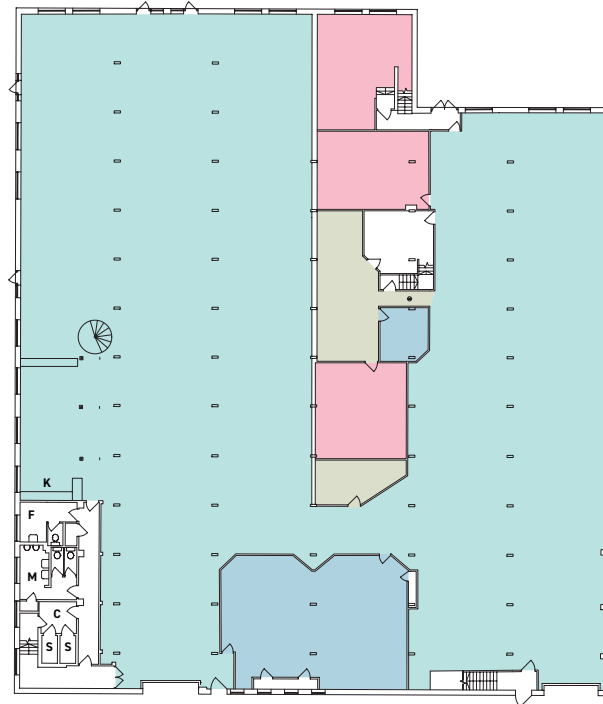

FLOOR PLANS

GROUND FLOOR

MEZZANINE

GROUND FRONT OFFICE

FIRST FLOOR OFFICE

KEY

- STUDIO / WAREHOUSE
- OFFICES
- STORAGE
- PLANT

- K** KITCHEN
- F** FEMALE WC
- M** MALE WC
- S** SHOWER
- C** CHANGING ROOM
- T(U)** WC UNREFURBISHED
- R** RECEPTION